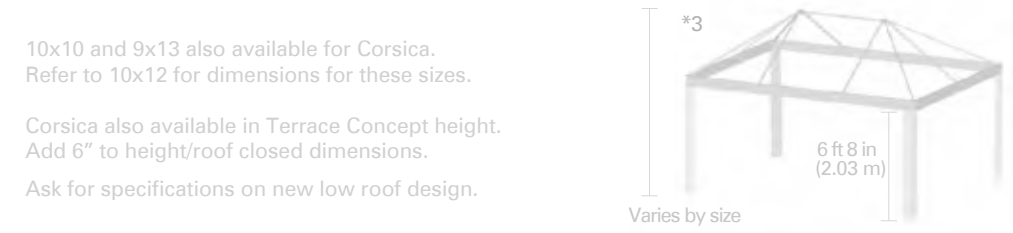

ENDLESS CABANA COMBINATIONS

10x10 and 9x13 also available for Corsica. Refer to 10x12 for dimensions for these sizes.
 Corsica also available in Terrace Concept height. Add 6" to height/roof closed dimensions.
 Ask for specifications on new low roof design.