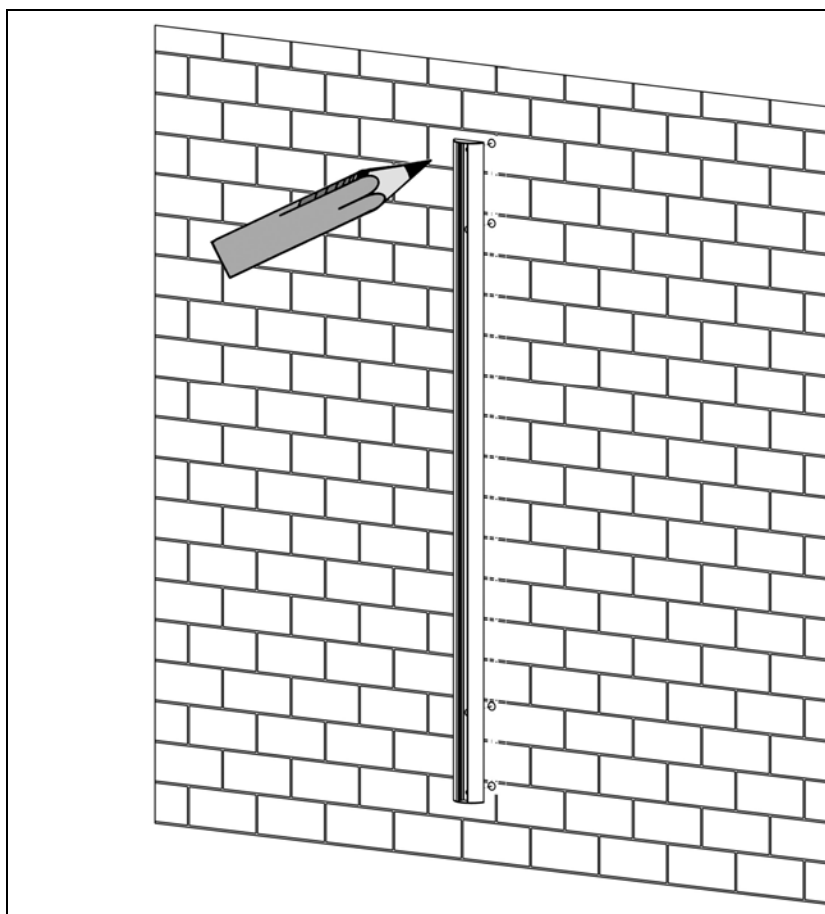

Flexible Wallmount with sliding unit

INFIXW165SLI0000

MANUAL

BY UMBROSA NV

- 2 Index
- 3 Checklist
- 4 Assembly

CHECKLIST

<p>A</p>		<p>B</p>		<p>C</p>	
<p>D</p>		<p>E</p>		<p>F</p>	

1