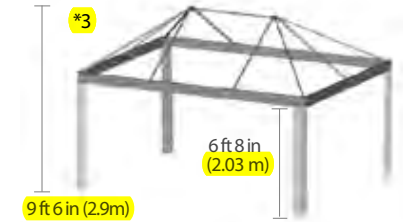

ENDLESS CABANA COMBINATIONS

	REFERENCE	HEAD CLEARANCE	HEIGHT - ROOF OPENED *1	SPACE REQUIRED *2 TO RETRACT ROOF	HEIGHT - ROOF CLOSED *3
CABRIO (DOUBLE RAIL SYSTEM - RETRACTABLE ROOF)					
10 ft x 10 ft (3.00 m x 3.00 m)	22.C.1010	6 ft 8 in (2.03 m)	8 ft 1 in (2.5 m)	12 ft 4 in (3.78 m)	9 ft 6 in (2.90 m)
10 ft x 12 ft (3.00 m x 3.66 m)	22.C.1012	6 ft 8 in (2.03 m)	8 ft 1 in (2.5 m)	12 ft 4 in (3.78 m)	9 ft 6 in (2.90 m)
10 ft x 14 ft (3.00 m x 4.27 m)	22.C.1014	6 ft 8 in (2.03 m)	8 ft 1 in (2.5 m)	12 ft 4 in (3.78 m)	9 ft 6 in (2.90 m)

	REFERENCE	HEAD CLEARANCE	HEIGHT - ROOF OPENED *1	SPACE REQUIRED *2 TO RETRACT ROOF	HEIGHT - ROOF CLOSED *3
CORSICA (DOUBLE RAIL SYSTEM - FIXED ROOF)					
10 ft x 12 ft (3.00 m x 3.66 m)	22.P.1012	6 ft 8 in (2.03 m)	-	-	9 ft 5 in (2.87 m)
10 ft x 14 ft (3.00 m x 4.27 m)	22.P.1014	6 ft 8 in (2.03 m)	-	-	9 ft 5 in (2.87 m)
11 ft x 15 ft (3.35 m x 4.57 m)	22.P.1115	6 ft 8 in (2.03 m)	-	-	9 ft 8 in (2.95 m)
12 ft x 18 ft (3.66 m x 5.87 m)	22.P.1218	6 ft 8 in (2.03 m)	-	-	9 ft 8 in (2.95 m)
15 ft x 20 ft (4.57 m x 6.10 m)	22.P.1520	6 ft 8 in (2.03 m)	-	-	10 ft 4 in (3.15 m)

Corsica also available in Terrace Concept height. Add 6" to height/roof closed dimensions.

	REFERENCE	HEAD CLEARANCE	HEIGHT - ROOF OPENED *1	SPACE REQUIRED *2 TO RETRACT ROOF	HEIGHT - ROOF CLOSED *3
ABRI (SINGLE RAIL SYSTEM - FIXED ROOF)					
10 ft x 10 ft (3.00 m x 3.00 m)	22.PSP.1010.S	6 ft 8 in (2.03 m)	-	-	9 ft 6 in (2.90 m)
10 ft x 12 ft (3.00 m x 3.66 m)	22.PSP.1012.S	6 ft 8 in (2.03 m)	-	-	9 ft 6 in (2.90 m)
10 ft x 14 ft (3.00 m x 4.27 m)	22.PSP.1014.S	6 ft 8 in (2.03 m)	-	-	9 ft 6 in (2.90 m)