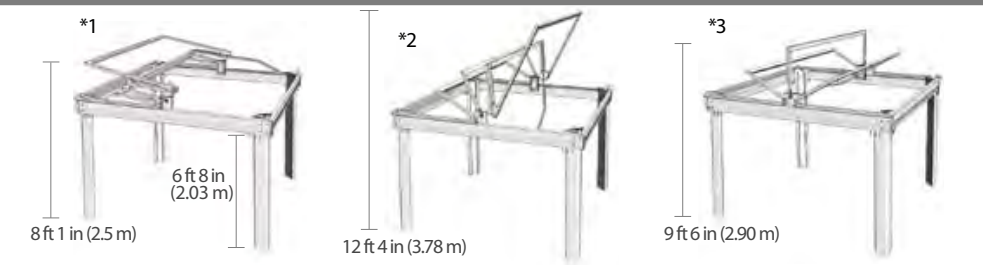

REFERENCE	HEAD CLEARANCE	HEIGHT - ROOF OPENED *1	SPACE REQUIRED *2 TO RETRACT ROOF	HEIGHT - ROOF CLOSED *3
CORSICA (DOUBLE RAIL SYSTEM - FIXED ROOF)					
10 ft x 12 ft (3.00 m x 3.66 m)	22.P.1012	6 ft 8 in (2.03 m)	-	-	9 ft 5 in (2.87 m)
10 ft x 14 ft (3.00 m x 4.27 m)	22.P.1014	6 ft 8 in (2.03 m)	-	-	9 ft 5 in (2.87 m)
11 ft x 15 ft (3.35 m x 4.57 m)	22.P.1115	6 ft 8 in (2.03 m)	-	-	9 ft 8 in (2.95 m)
12 ft x 18 ft (3.66 m x 5.87 m)	22.P.1218	6 ft 8 in (2.03 m)	-	-	9 ft 8 in (2.95 m)
15 ft x 20 ft (4.57 m x 6.10 m)	22.P.1520	6 ft 8 in (2.03 m)	-	-	10 ft 4 in (3.15 m)

Corsica also available in Terrace Concept height. Add 6" to height/roof closed dimensions.

	REFERENCE	HEAD CLEARANCE	HEIGHT - ROOF OPENED *1	SPACE REQUIRED *2 TO RETRACT ROOF	HEIGHT - ROOF CLOSED *3
ABRI (SINGLE RAIL SYSTEM - FIXED ROOF)					
10 ft x 10 ft (3.00 m x 3.00 m)	22.PSP.1010.S	6 ft 8 in (2.03 m)	-	-	9 ft 6 in (2.90 m)
10 ft x 12 ft (3.00 m x 3.66 m)	22.PSP.1012.S	6 ft 8 in (2.03 m)	-	-	9 ft 6 in (2.90 m)
10 ft x 14 ft (3.00 m x 4.27 m)	22.PSP.1014.S	6 ft 8 in (2.03 m)	-	-	9 ft 6 in (2.90 m)

Custom sizes available upon request. ** Curtain Height: Terrace Concept - Velcro® curtain: 89 in (2.26 m) / pulley curtain: 87 in (2.21 m)
Abri, Corsica, Cabrio - Velcro® curtain: 81 in (2.06 m) / pulley curtain: 79 in (2.01 m)