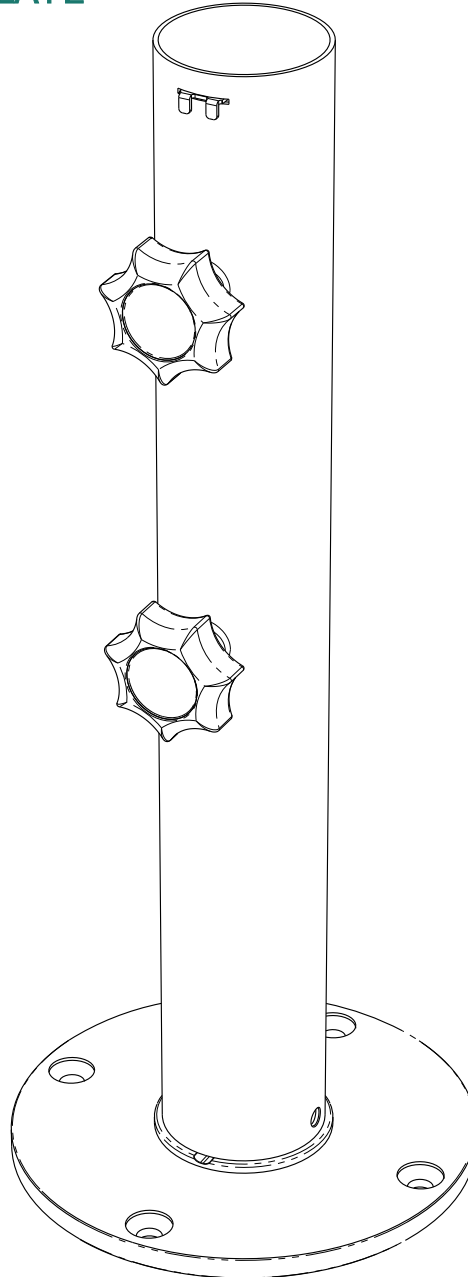

woodline
it's better outside

WOODLINE CENTER POLE TUBE & BASE PLATE FOR 60 mm POLES

(SEE OVERLEAF FOR ASSEMBLY DIAGRAM.)

PARTS LIST

2 x FASTENING
WHEEL

Item Code: 00000

1 x TUBE

Item Code: 00000

1 x NYLON
RING

Item Code: 00000

1 x CENTRE POLE
TUBE PLATE

Item Code: 00000

2 x COUNTER SUNK
M10 X 30 BOLT

Item Code: 00000

1 x ALLEN KEY

Item Code: 00000

WOODLINE CENTER POLE TUBE & BASE PLATE FOR 60 mm POLES ASSEMBLY INSTRUCTIONS