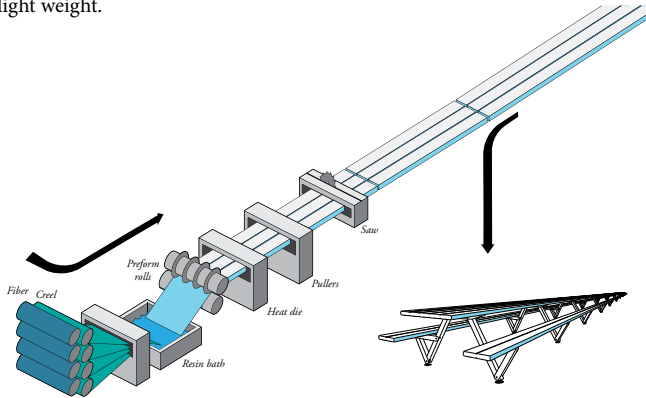

APPLICATIONS

OUTDOOR

Private: on terraces, patios, ...
Public: hotel and catering industry,
company terraces, public spaces, ...

INDOOR

Private: dining table, desk, ...
Public: hotel, restaurant, office,
meeting room, bar, office, ...

GOOD TO KNOW

1. 21,65 inch / person.
2. Additional transport costs are applicable for products that exceed 275,95 inch.
3. The average transport volume is 6,00 ft³ / person.
4. Fibre glass reinforced polyester resin material is made with the so-called pultrusion technique. Pultrusion is a non-stop process of fibre glass wires pulled through a bath of polyester resin that harden in a matrix afterwards to get their final shape.

Main advantages of this material are its strength, corrosion-durability and its light weight.

FLOOR FASTENING

Marina Picnic comes with an optional floor fastening set.

INSTRUCTIONS

- Do not use power tools to assemble your Marina Picnic table.
- Only to be mounted with no. 10 - 17 spanner and no. 3 - 4 hex key.

WARNING

Stains should be removed immediately with a clean, soft cloth, particularly in case of dark-coloured liquids such as wine, ink, coffee, coke, oil and bird droppings. If left to dry, these liquids may cause permanent damage!

F.A.Q.

1. **Q:** What is the biggest size possible?
   A: We even produced a 30m table, the only problem is transport. We can deliver tables up to 7m without extra costs.

MAINTENANCE

Download the manuals from our website for maintenance instructions.