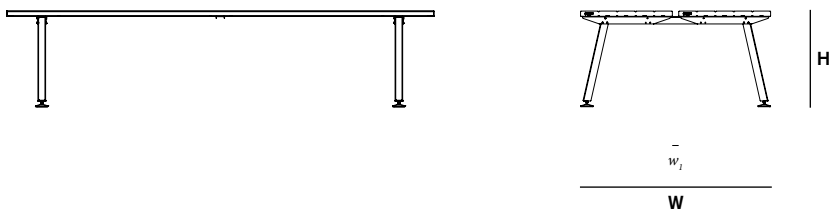

EXTENDED TABLETOP

Dimensions (ft inch)	l_1	l_2
Extended tabletop (1 side)	2' 5"	/
Extended tabletop (2 side)	2' 5"	2' 5"

Extended tabletop (1 side): At one side, an extra 21,65 inch is added to the Marina Table.

Extended tabletop (2 sides): At both sides, an extra 21,65 inch is added to the Marina Table (43,30 inch in total).

MARINA DESK

Dimensions (ft inch)	W	H	w_i
Marina Desk standard gap	4' 8"	2' 5"	0' 0"
Marina Desk small gap	4' 9"	2' 5"	0' 1"
Marina Desk wide gap	4' 10"	2' 5"	0' 2"