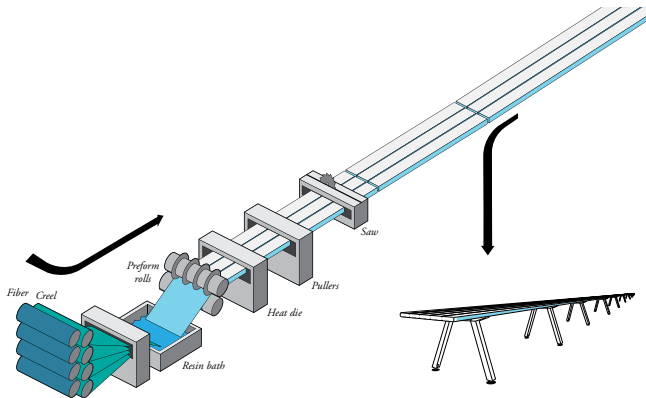

FLOOR FASTENING

Marina Table comes with an optional floor fastening set.

INSTRUCTIONS

Do not use power tools to assemble your Marina Table.

Only to be mounted with no. 10 - 17 spanner and no. 3 - 4 hex key.

WARNING

Stains should be removed immediately with a clean, soft cloth, particularly in case of dark-coloured liquids such as wine, ink, coffee, coke, oil and bird droppings. If left to dry, these liquids may cause permanent damage!

F.A.Q.

Q: What is the biggest size possible?

A: We even produced a 30m table, the only problem is transport. We can deliver tables up to 7m without extra costs.

MAINTENANCE

Download the manuals from our website for maintenance instructions.