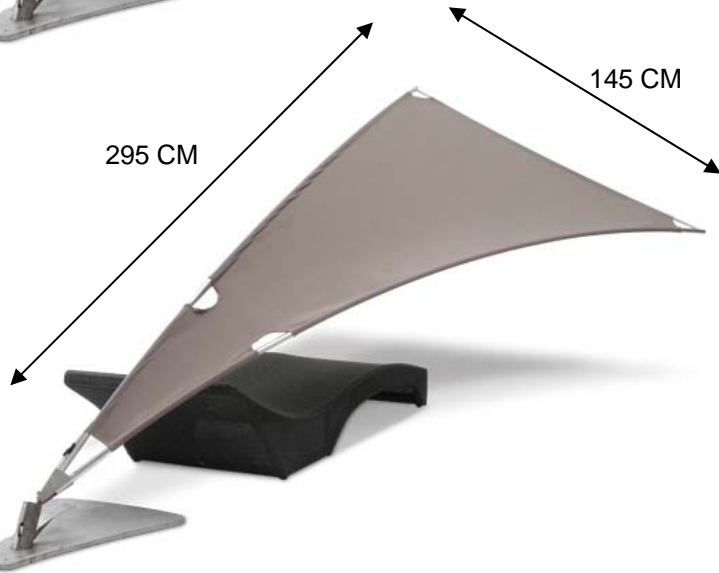

- Origin = Rimbou = Jungle = nature in its purest form

www.shadescapesamericas.com

The Concept

RIMBOU[®]
NATURAL SHADE BY UMBROSA

The Concept

RIMBOU[®]
NATURAL SHADE BY UMBROSA

The Concept

- A leaf-shaped shade structure is fixed to a flexible stainless steel foot.
- The leaf is held in position by a heavy-duty spring.
- By stepping on the “peddle” you unlock the spring and are able to easily reposition the shade leaf.

www.shadescapesamericas.com

Rimbou VENUS

- "V" Shape
- Aluminum Frame
- Can be folded/closed easily
- 2 fabric options & 20 colors to choose from
- 100% flexible stainless steel foot
- 9' 8" tall, and 4' 9" wide at top

Rimbou LOTUS

- Lotus flower-shaped
- Frame in Aluminium and Glass Fiber
- Folds rapidly
- 2 fabric collections
- 100% flexible stainless steel foot
- 9' 10" total height, 8' 6" leaf height, 4' 3" wide

RIMBOU[®]
NATURAL SHADE BY UMBROSA

Rimbou LOTUS

The Rimbou

No additional base

- The flexible Rimbou foot can be bolted to a hard floor or to the base of your choice.

Aluminium Covered Metal Base

- A galvanized steel base of about 30kg/66 lbs, covered with a 1/3" aluminium plate. Base has small wheels.