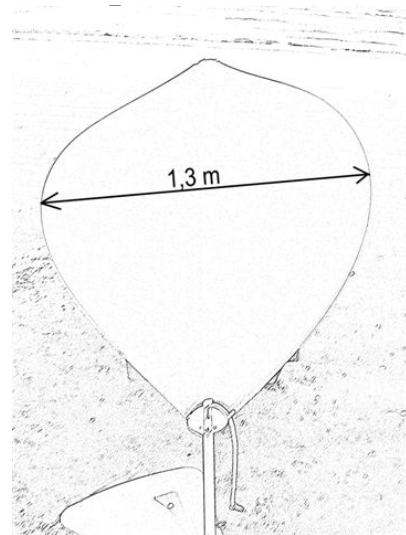

www.shadescapesamericas.com

Rimbou VENUS

- "V" Shape
- Aluminum Frame
- Can be folded/closed easily
- 2 fabric options & 20 colors to choose from
- 100% flexible stainless steel foot
- 9' 8" tall, and 4' 9" wide at top

Rimbou LOTUS

- Lotus flower-shaped
- Frame in Aluminium and Glass Fiber
- Folds rapidly
- 2 fabric collections
- 100% flexible stainless steel foot
- 9' 10" total height, 8' 6" leaf height, 4' 3" wide

RIMBOU[®]
NATURAL SHADE BY UMBROSA