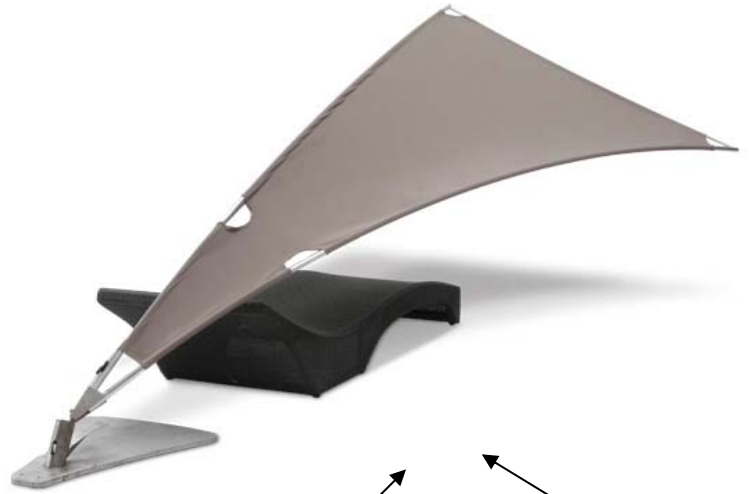

- Origin = Rimbou = Jungle = nature in its purest form

www.shadescapesamericas.com

The Concept

RIMBOU[®]
NATURAL SHADE BY UMBROSA

The Concept

RIMBOU[®]
NATURAL SHADE BY UMBROSA

The Concept

- A leaf-shaped shade structure is fixed to a flexible stainless steel foot.
- The leaf is held in position by a heavy-duty spring.
- By stepping on the “peddle” you unlock the spring and are able to easily reposition the shade leaf.

www.shadescapesamericas.com

Rimbou VENUS

- "V" Shape
- Aluminum Frame
- Can be folded/closed easily
- 2 fabric options & 20 colors to choose from
- 100% flexible stainless steel foot
- 9' 8" tall, and 4' 9" wide at top

Rimbou LOTUS

- Lotus flower-shaped
- Frame in Aluminium and Glass Fiber
- Folds rapidly
- 2 fabric collections
- 100% flexible stainless steel foot
- 9' 10" total height, 8' 6" leaf height, 4' 3" wide

RIMBOU[®]
NATURAL SHADE BY UMBROSA

Rimbou LOTUS

The Rimbou

No additional base

- The flexible Rimbou foot can be bolted to a hard floor or to the base of your choice.

Aluminium Covered Metal Base

- A galvanized steel base of about 30kg/66 lbs, covered with a 1/3" aluminium plate. Base has small wheels.