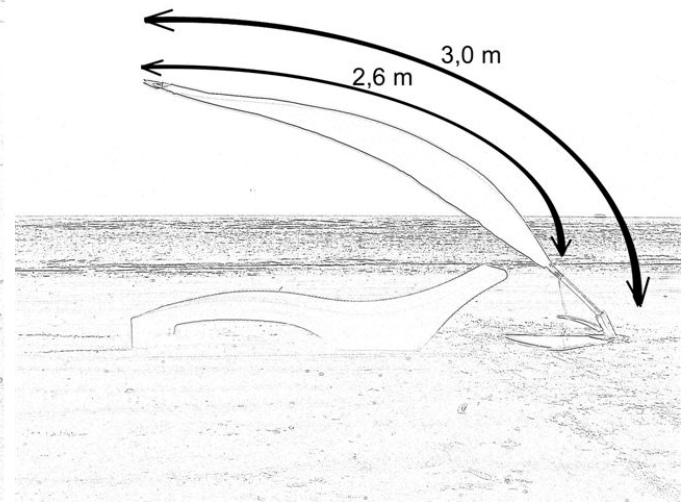

- Origin = Rimbou = Jungle = nature in its purest form

www.shadescapesamericas.com

The Concept

RIMBOU[®]
NATURAL SHADE BY UMBROSA

The Concept

RIMBOU[®]
NATURAL SHADE BY UMBROSA

The Concept

- A leaf-shaped shade structure is fixed to a flexible stainless steel foot.
- The leaf is held in position by a heavy-duty spring.
- By stepping on the “peddle” you unlock the spring and are able to easily reposition the shade leaf.

www.shadescapesamericas.com

Rimbou VENUS

- "V" Shape
- Aluminum Frame
- Can be folded/closed easily
- 2 fabric options & 20 colors to choose from
- 100% flexible stainless steel foot
- 9' 8" tall, and 4' 9" wide at top

Rimbou LOTUS

- Lotus flower-shaped
- Frame in Aluminium and Glass Fiber
- Folds rapidly
- 2 fabric collections
- 100% flexible stainless steel foot
- 9' 10" total height, 8' 6" leaf height, 4' 3" wide

RIMBOU[®]
NATURAL SHADE BY UMBROSA