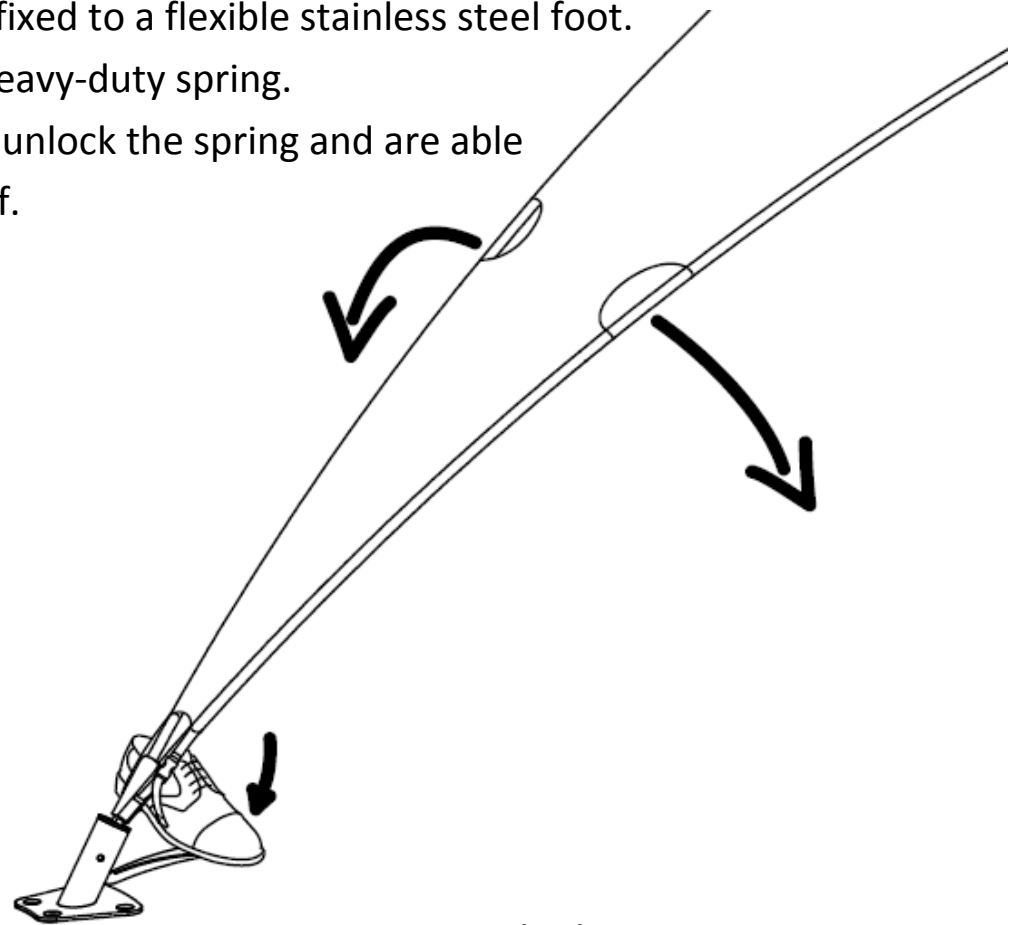

- Origin = Rimbou = Jungle = nature in its purest form

www.shadescapesamericas.com

The Concept

RIMBOU[®]
NATURAL SHADE BY UMBROSA

The Concept

RIMBOU[®]
NATURAL SHADE BY UMBROSA

The Concept

- A leaf-shaped shade structure is fixed to a flexible stainless steel foot.
- The leaf is held in position by a heavy-duty spring.
- By stepping on the “peddle” you unlock the spring and are able to easily reposition the shade leaf.

www.shadescapesamericas.com

Rimbou VENUS

- "V" Shape
- Aluminum Frame
- Can be folded/closed easily
- 2 fabric options & 20 colors to choose from
- 100% flexible stainless steel foot
- 9' 8" tall, and 4' 9" wide at top