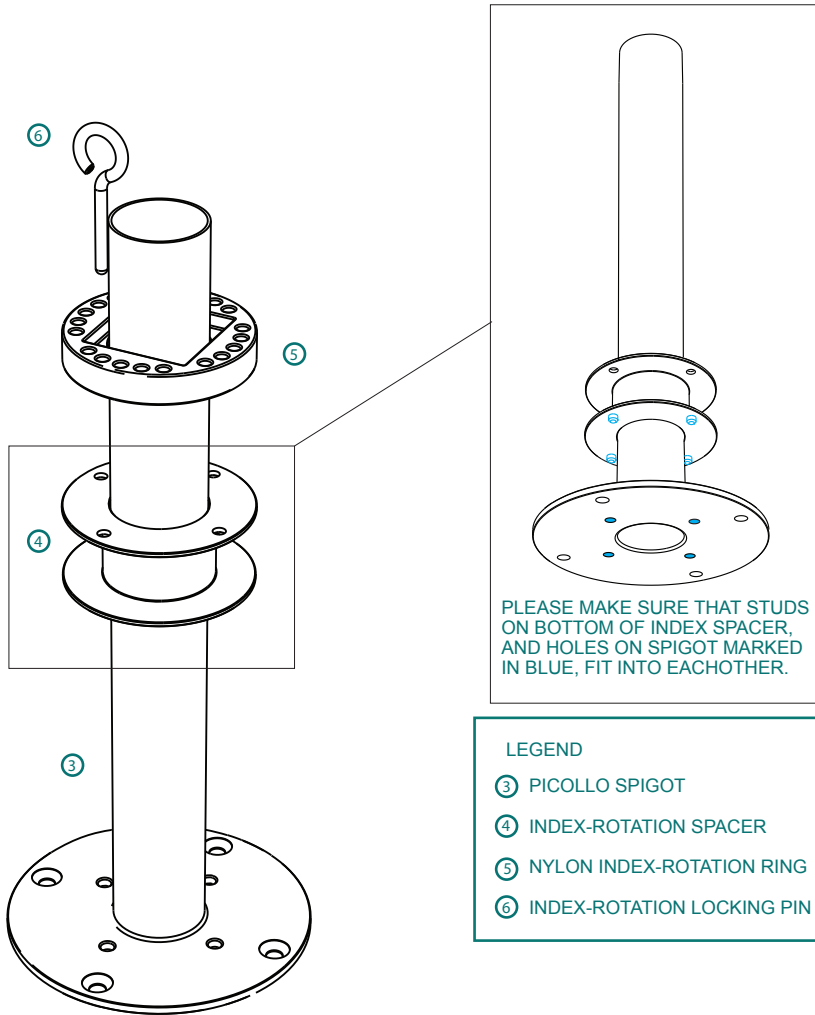

1. THE BASE PLATE HAS FOUR COUNTERSUNK HOLES AND FOUR TAPPED HOLES. TWO HOLES OF EITHER SET MUST BE LINED UP SQUARE TO WHATEVER YOU ARE ALIGNING YOUR PICOLLO WITH. FOR EXAMPLE, TWO OF THE FOUR COUNTERSUNK HOLES MUST BE ALIGNED WITH THE SIDE OF YOUR HOUSE, EDGE OF YOUR PATIO, ETC., AS SHOWN IN THE DIAGRAM AT RIGHT.

BY FOLLOWING THESE INSTRUCTIONS, THE HOLES FOR THE INDEX-ROTATION LOCKING PIN WILL ALLOW FOR THE DESIRED ALIGNMENT OF THE PICOLLO.

STEP 2

AFTER ALIGNING THE BASE PLATE, DRILL FOUR HOLES FOR THE M8 X M100 EXCALIBUR CONCRETE BOLTS.

STEP 3

ATTACH THE BASE PLATE TO EXISTING CONCRETE WITH THE FOUR M8 X M100 EXCALIBUR CONCRETE BOLTS.

BASE PLATE DIMENSIONS

STEP 4

ASSEMBLE PICOLLO SPIGOT AS SHOWN BELOW.

STEP 5

ATTACH THE ASSEMBLED PICOLLO SPIGOT TO THE BASE PLATE WITH THE FOUR M10 X M20 FLAT HEAD SPIGOT BOLTS.

STEP 6

INSTALL THE PICOLLO ONTO THE SPIGOT. SEE SEPARATE INSTRUCTIONS FOR PICOLLO ASSEMBLY INCLUDED IN THE PICOLLO BOXES.