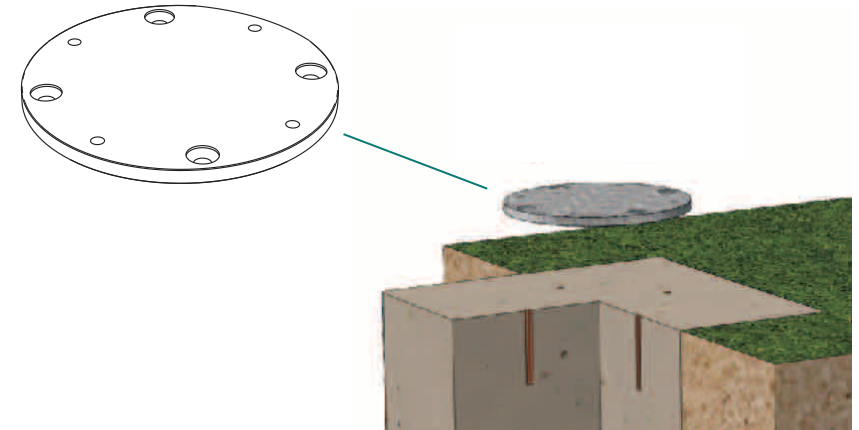

STEP 1

PROPER ALIGNMENT OF THE PICOLLO

TO ENSURE CORRECT POSITIONING OF THE PICOLLO CANOPY, IT IS IMPERATIVE THE BASE PLATE IS PROPERLY ALIGNED.

1. THE BASE PLATE HAS FOUR COUNTERSUNK HOLES AND FOUR TAPPED HOLES. TWO HOLES OF EITHER SET MUST BE LINED UP SQUARE TO WHATEVER YOU ARE ALIGNING YOUR PICOLLO WITH. FOR EXAMPLE, TWO OF THE FOUR COUNTERSUNK HOLES MUST BE ALIGNED WITH THE SIDE OF YOUR HOUSE, EDGE OF YOUR PATIO, ETC., AS SHOWN IN THE DIAGRAM AT RIGHT.

BY FOLLOWING THESE INSTRUCTIONS, THE HOLES FOR THE INDEX-ROTATION LOCKING PIN WILL ALLOW FOR THE DESIRED ALIGNMENT OF THE PICOLLO.

STEP 2

AFTER ALIGNING THE BASE PLATE, DRILL FOUR HOLES FOR THE M8 X M100 EXCALIBUR CONCRETE BOLTS.

STEP 3

ATTACH THE BASE PLATE TO EXISTING CONCRETE WITH THE FOUR M8 X M100 EXCALIBUR CONCRETE BOLTS.

BASE PLATE DIMENSIONS