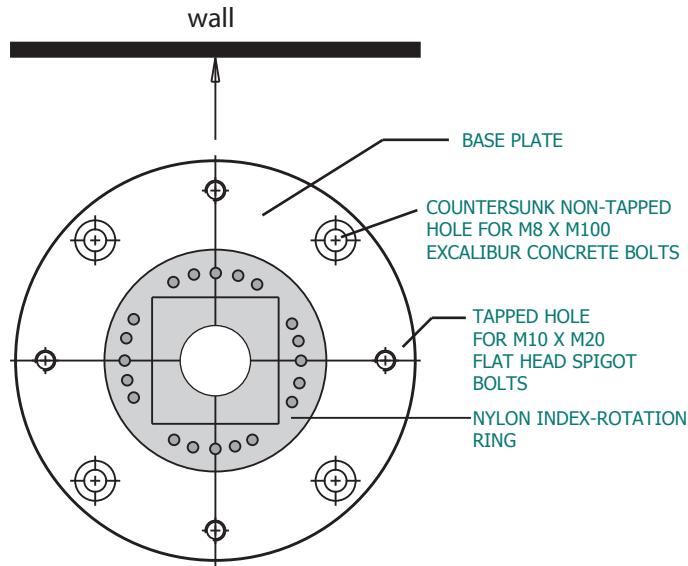

Item Code: 19163

4 x M10 x M20
FLAT HEAD
SPIGOT BOLTS

Item Code: 14039

1 x ALLEN KEY
Size 6mm (ZY)
(INCLUDED)

Item Code: 13996

STEP 1

PROPER ALIGNMENT OF THE PICOLLO

TO ENSURE CORRECT POSITIONING OF THE PICOLLO CANOPY, IT IS IMPERATIVE THE BASE PLATE IS PROPERLY ALIGNED.

1. THE BASE PLATE HAS FOUR COUNTERSUNK HOLES AND FOUR TAPPED HOLES. TWO HOLES OF EITHER SET MUST BE LINED UP SQUARE TO WHATEVER YOU ARE ALIGNING YOUR PICOLLO WITH. FOR EXAMPLE, TWO OF THE FOUR COUNTERSUNK HOLES MUST BE ALIGNED WITH THE SIDE OF YOUR HOUSE, EDGE OF YOUR PATIO, ETC., AS SHOWN IN THE DIAGRAM AT RIGHT.

BY FOLLOWING THESE INSTRUCTIONS, THE HOLES FOR THE INDEX-ROTATION LOCKING PIN WILL ALLOW FOR THE DESIRED ALIGNMENT OF THE PICOLLO.

STEP 2

AFTER ALIGNING THE BASE PLATE, DRILL FOUR HOLES FOR THE M8 X M100 EXCALIBUR CONCRETE BOLTS.