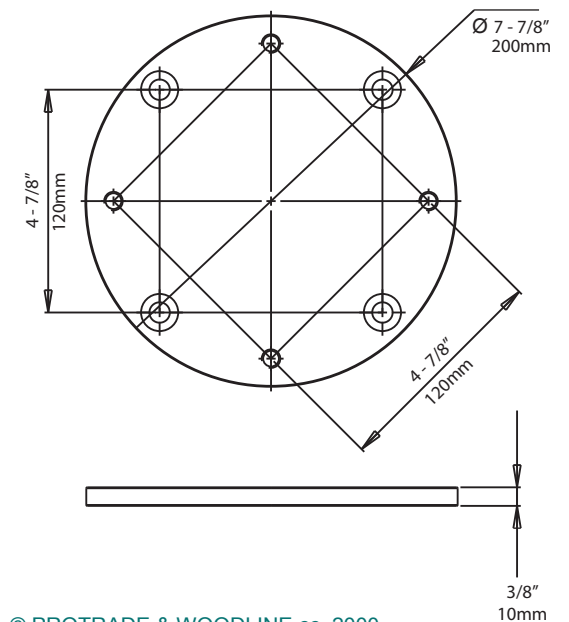

1. THE BASE PLATE HAS FOUR COUNTERSUNK HOLES AND FOUR TAPPED HOLES. TWO HOLES OF EITHER SET MUST BE LINED UP SQUARE TO WHATEVER YOU ARE ALIGNING YOUR PICOLLO WITH. FOR EXAMPLE, TWO OF THE FOUR COUNTERSUNK HOLES MUST BE ALIGNED WITH THE SIDE OF YOUR HOUSE, EDGE OF YOUR PATIO, ETC., AS SHOWN IN THE DIAGRAM AT RIGHT.

BY FOLLOWING THESE INSTRUCTIONS, THE HOLES FOR THE INDEX-ROTATION LOCKING PIN WILL ALLOW FOR THE DESIRED ALIGNMENT OF THE PICOLLO.

STEP 2

AFTER ALIGNING THE BASE PLATE, DRILL FOUR HOLES FOR THE M8 X M100 EXCALIBUR CONCRETE BOLTS.

STEP 3

ATTACH THE BASE PLATE TO EXISTING CONCRETE WITH THE FOUR M8 X M100 EXCALIBUR CONCRETE BOLTS.

BASE PLATE DIMENSIONS

STEP 4

ASSEMBLE PICOLLO SPIGOT AS SHOWN BELOW.

STEP 5

ATTACH THE ASSEMBLED PICOLLO SPIGOT TO THE BASE PLATE WITH THE FOUR M10 X M20 FLAT HEAD SPIGOT BOLTS.