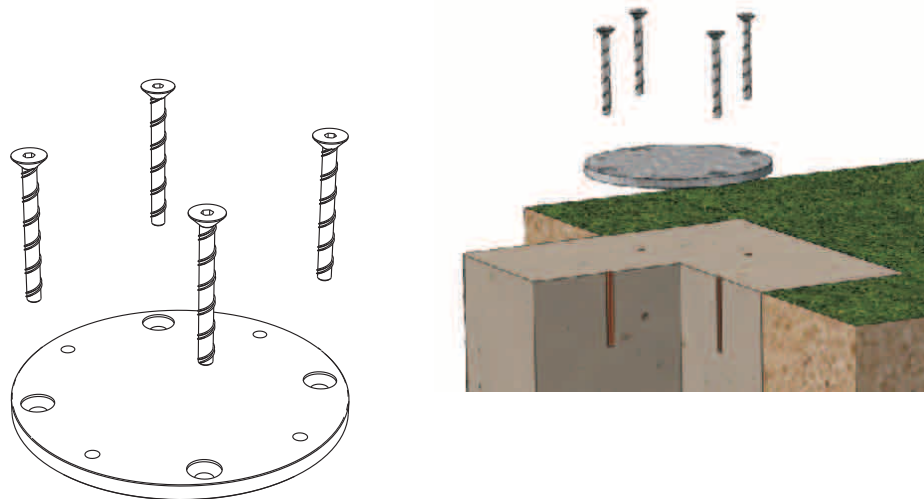

1. THE BASE PLATE HAS FOUR COUNTERSUNK HOLES AND FOUR TAPPED HOLES. TWO HOLES OF EITHER SET MUST BE LINED UP SQUARE TO WHATEVER YOU ARE ALIGNING YOUR PICOLLO WITH. FOR EXAMPLE, TWO OF THE FOUR COUNTERSUNK HOLES MUST BE ALIGNED WITH THE SIDE OF YOUR HOUSE, EDGE OF YOUR PATIO, ETC., AS SHOWN IN THE DIAGRAM AT RIGHT.

BY FOLLOWING THESE INSTRUCTIONS, THE HOLES FOR THE INDEX-ROTATION LOCKING PIN WILL ALLOW FOR THE DESIRED ALIGNMENT OF THE PICOLLO.

STEP 2

AFTER ALIGNING THE BASE PLATE, DRILL FOUR HOLES FOR THE M8 X M100 EXCALIBUR CONCRETE BOLTS.

STEP 3

ATTACH THE BASE PLATE TO EXISTING CONCRETE WITH THE FOUR M8 X M100 EXCALIBUR CONCRETE BOLTS.

BASE PLATE DIMENSIONS

STEP 4

ASSEMBLE PICOLLO SPIGOT AS SHOWN BELOW.

STEP 5

ATTACH THE ASSEMBLED PICOLLO SPIGOT TO THE BASE PLATE WITH THE FOUR M10 X M20 FLAT HEAD SPIGOT BOLTS.