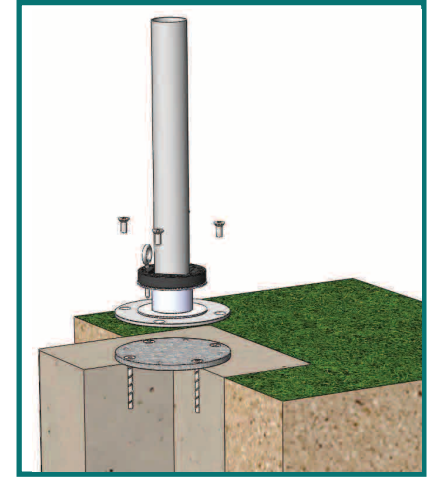

1. THE BASE PLATE HAS FOUR COUNTERSUNK HOLES AND FOUR TAPPED HOLES. TWO HOLES OF EITHER SET MUST BE LINED UP SQUARE TO WHATEVER YOU ARE ALIGNING YOUR PICOLLO WITH. FOR EXAMPLE, TWO OF THE FOUR COUNTERSUNK HOLES MUST BE ALIGNED WITH THE SIDE OF YOUR HOUSE, EDGE OF YOUR PATIO, ETC., AS SHOWN IN THE DIAGRAM AT RIGHT.

STEP 3

ATTACH THE BASE PLATE TO EXISTING CONCRETE WITH THE FOUR M8 X M100 EXCALIBUR CONCRETE BOLTS.

BASE PLATE DIMENSIONS

STEP 4

ASSEMBLE PICOLLO SPIGOT AS SHOWN BELOW.

STEP 5

ATTACH THE ASSEMBLED PICOLLO SPIGOT TO THE BASE PLATE WITH THE FOUR M10 X M20 FLAT HEAD SPIGOT BOLTS.

STEP 6

INSTALL THE PICOLLO ONTO THE SPIGOT. SEE SEPARATE INSTRUCTIONS FOR PICOLLO ASSEMBLY INCLUDED IN THE PICOLLO BOXES.