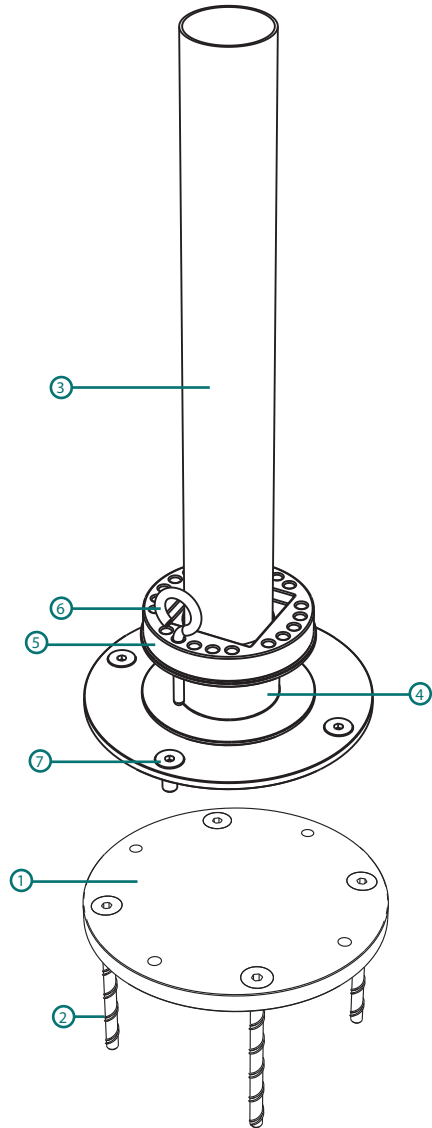

PICOLLO CONCRETE MOUNT KIT

Distributor:
Shadescapes Americas
TEL: 970.527.7070
www.shadescapesamericas.com
info@shadescapesusa.com
© PROTRADE & WOODLINE cc. 2000