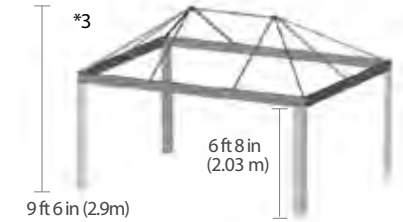

Custom sizes available upon request. ** Curtain Height: Terrace Concept - Velcro® curtain: 89 in (2.26 m) / pulley curtain: 87 in (2.21 m)
Abri, Corsica, Cabrio - Velcro® curtain: 81 in (2.06 m) / pulley curtain: 79 in (2.01 m)