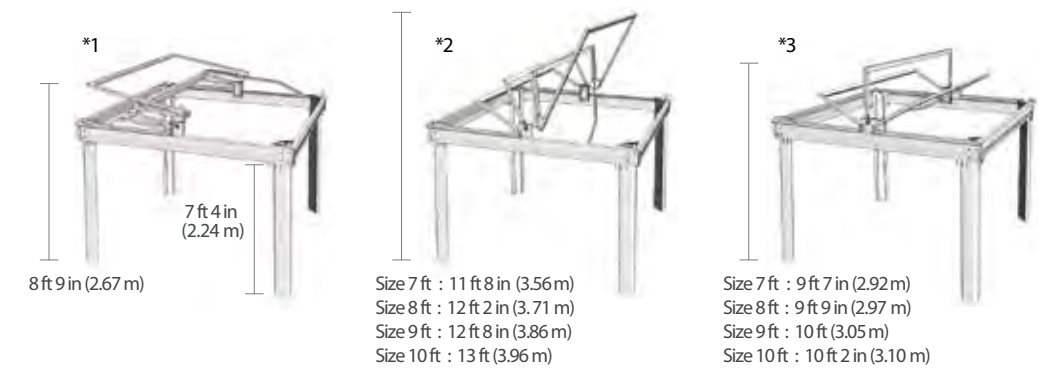

	REFERENCE	HEAD CLEARANCE	HEIGHT - ROOF OPENED *1	SPACE REQUIRED *2 TO RETRACT ROOF	HEIGHT - ROOF CLOSED *3	STRUCTURE
TERRACE CONCEPT (DOUBLE RAIL SYSTEM - RETRACTABLE ROOF)						
7 ft x 10 ft (2.13 m x 3.00 m)	22.CT.0710	7 ft 4 in (2.24 m)	8 ft 9 in (2.67 m)	11 ft 8 in (3.56 m)	9 ft 7 in (2.92 m)	*1
7 ft x 12 ft (2.13 m x 3.66 m)	22.CT.0712	7 ft 4 in (2.24 m)	8 ft 9 in (2.67 m)	11 ft 8 in (3.56 m)	9 ft 7 in (2.92 m)	
7 ft x 14 ft (2.13 m x 4.27 m)	22.CT.0714	7 ft 4 in (2.24 m)	8 ft 9 in (2.67 m)	11 ft 8 in (3.56 m)	9 ft 7 in (2.92 m)	
8 ft x 10 ft (2.45 m x 3.00 m)	22.CT.0810	7 ft 4 in (2.24 m)	8 ft 9 in (2.67 m)	12 ft 2 in (3.71 m)	9 ft 9 in (2.97 m)	*2
8 ft x 12 ft (2.45 m x 3.66 m)	22.CT.0812	7 ft 4 in (2.24 m)	8 ft 9 in (2.67 m)	12 ft 2 in (3.71 m)	9 ft 9 in (2.97 m)	
8 ft x 14 ft (2.45 m x 4.27 m)	22.CT.0814	7 ft 4 in (2.24 m)	8 ft 9 in (2.67 m)	12 ft 2 in (3.71 m)	9 ft 9 in (2.97 m)	
9 ft x 10 ft (2.75 m x 3.00 m)	22.CT.0910	7 ft 4 in (2.24 m)	8 ft 9 in (2.67 m)	12 ft 8 in (3.86 m)	10 ft (3.05 m)	*3
9 ft x 12 ft (2.75 m x 3.66 m)	22.CT.0912	7 ft 4 in (2.24 m)	8 ft 9 in (2.67 m)	12 ft 8 in (3.86 m)	10 ft (3.05 m)	
9 ft x 14 ft (2.75 m x 4.27 m)	22.CT.0914	7 ft 4 in (2.24 m)	8 ft 9 in (2.67 m)	12 ft 8 in (3.86 m)	10 ft (3.05 m)	
10 ft x 10 ft (3.00 m x 3.00 m)	22.CT.1010	7 ft 4 in (2.24 m)	8 ft 9 in (2.67 m)	13 ft (3.96 m)	10 ft 2 in (3.10 m)	*3
10 ft x 12 ft (3.00 m x 3.66 m)	22.CT.1012	7 ft 4 in (2.24 m)	8 ft 9 in (2.67 m)	13 ft (3.96 m)	10 ft 2 in (3.10 m)	
10 ft x 14 ft (3.00 m x 4.27 m)	22.CT.1014	7 ft 4 in (2.24 m)	8 ft 9 in (2.67 m)	13 ft (3.96 m)	10 ft 2 in (3.10 m)	