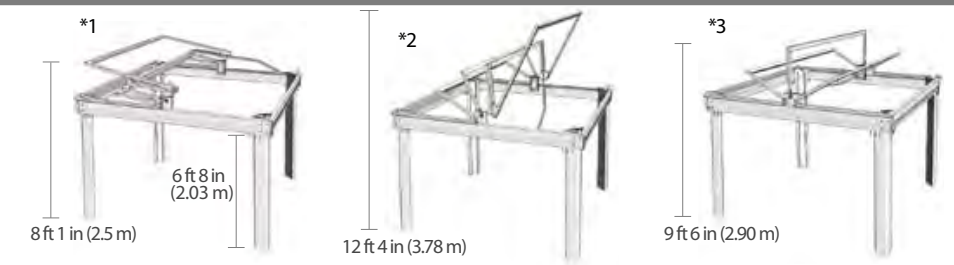

REFERENCE	HEAD CLEARANCE	HEIGHT - ROOF OPENED *1	SPACE REQUIRED *2 TO RETRACT ROOF	HEIGHT - ROOF CLOSED *3
CORSICA (DOUBLE RAIL SYSTEM - FIXED ROOF)					
10 ft x 12 ft (3.00 m x 3.66 m)	22.P.1012	6 ft 8 in (2.03 m)	-	-	9 ft 5 in (2.87 m)
10 ft x 14 ft (3.00 m x 4.27 m)	22.P.1014	6 ft 8 in (2.03 m)	-	-	9 ft 5 in (2.87 m)
11 ft x 15 ft (3.35 m x 4.57 m)	22.P.1115	6 ft 8 in (2.03 m)	-	-	9 ft 8 in (2.95 m)
12 ft x 18 ft (3.66 m x 5.87 m)	22.P.1218	6 ft 8 in (2.03 m)	-	-	9 ft 8 in (2.95 m)
15 ft x 20 ft (4.57 m x 6.10 m)	22.P.1520	6 ft 8 in (2.03 m)	-	-	10 ft 4 in (3.15 m)

Corsica also available in Terrace Concept height. Add 6" to height/roof closed dimensions.

	REFERENCE	HEAD CLEARANCE	HEIGHT - ROOF OPENED *1	SPACE REQUIRED *2 TO RETRACT ROOF	HEIGHT - ROOF CLOSED *3
ABRI (SINGLE RAIL SYSTEM - FIXED ROOF)					
10 ft x 10 ft (3.00 m x 3.00 m)	22.PSP.1010.S	6 ft 8 in (2.03 m)	-	-	9 ft 6 in (2.90 m)
10 ft x 12 ft (3.00 m x 3.66 m)	22.PSP.1012.S	6 ft 8 in (2.03 m)	-	-	9 ft 6 in (2.90 m)
10 ft x 14 ft (3.00 m x 4.27 m)	22.PSP.1014.S	6 ft 8 in (2.03 m)	-	-	9 ft 6 in (2.90 m)

Custom sizes available upon request. ** Curtain Height: Terrace Concept - Velcro® curtain: 89 in (2.26 m) / pulley curtain: 87 in (2.21 m) Abri, Corsica, Cabrio - Velcro® curtain: 81 in (2.06 m) / pulley curtain: 79 in (2.01 m)