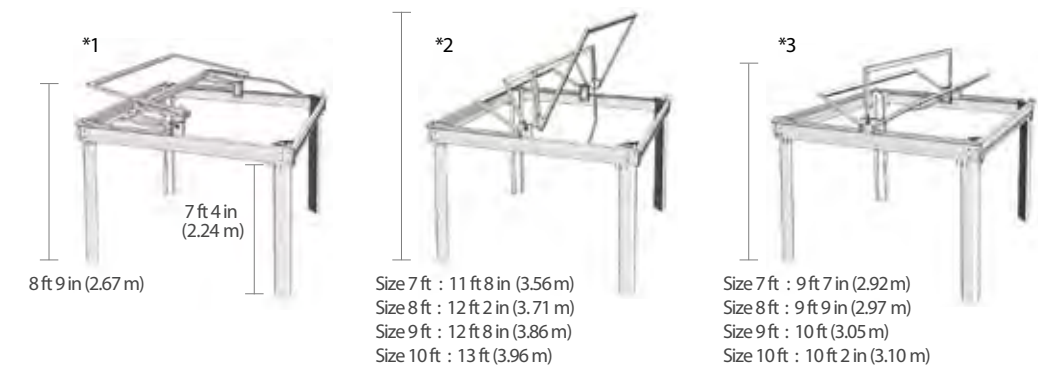

	REFERENCE	HEAD CLEARANCE	HEIGHT - ROOF OPENED *1	SPACE REQUIRED *2 TO RETRACT ROOF	HEIGHT - ROOF CLOSED *3
TERRACE CONCEPT (DOUBLE RAIL SYSTEM - RETRACTABLE ROOF)					
7 ft x 10 ft (2.13 m x 3.00 m)	22.CT.0710	7 ft 4 in (2.24 m)	8 ft 9 in (2.67 m)	11 ft 8 in (3.56 m)	9 ft 7 in (2.92 m)
7 ft x 12 ft (2.13 m x 3.66 m)	22.CT.0712	7 ft 4 in (2.24 m)	8 ft 9 in (2.67 m)	11 ft 8 in (3.56 m)	9 ft 7 in (2.92 m)
7 ft x 14 ft (2.13 m x 4.27 m)	22.CT.0714	7 ft 4 in (2.24 m)	8 ft 9 in (2.67 m)	11 ft 8 in (3.56 m)	9 ft 7 in (2.92 m)
8 ft x 10 ft (2.45 m x 3.00 m)	22.CT.0810	7 ft 4 in (2.24 m)	8 ft 9 in (2.67 m)	12 ft 2 in (3.71 m)	9 ft 9 in (2.97 m)
8 ft x 12 ft (2.45 m x 3.66 m)	22.CT.0812	7 ft 4 in (2.24 m)	8 ft 9 in (2.67 m)	12 ft 2 in (3.71 m)	9 ft 9 in (2.97 m)
8 ft x 14 ft (2.45 m x 4.27 m)	22.CT.0814	7 ft 4 in (2.24 m)	8 ft 9 in (2.67 m)	12 ft 2 in (3.71 m)	9 ft 9 in (2.97 m)
9 ft x 10 ft (2.75 m x 3.00 m)	22.CT.0910	7 ft 4 in (2.24 m)	8 ft 9 in (2.67 m)	12 ft 8 in (3.86 m)	10 ft (3.05 m)
9 ft x 12 ft (2.75 m x 3.66 m)	22.CT.0912	7 ft 4 in (2.24 m)	8 ft 9 in (2.67 m)	12 ft 8 in (3.86 m)	10 ft (3.05 m)
9 ft x 14 ft (2.75 m x 4.27 m)	22.CT.0914	7 ft 4 in (2.24 m)	8 ft 9 in (2.67 m)	12 ft 8 in (3.86 m)	10 ft (3.05 m)
10 ft x 10 ft (3.00 m x 3.00 m)	22.CT.1010	7 ft 4 in (2.24 m)	8 ft 9 in (2.67 m)	13 ft (3.96 m)	10 ft 2 in (3.10 m)
10 ft x 12 ft (3.00 m x 3.66 m)	22.CT.1012	7 ft 4 in (2.24 m)	8 ft 9 in (2.67 m)	13 ft (3.96 m)	10 ft 2 in (3.10 m)
10 ft x 14 ft (3.00 m x 4.27 m)	22.CT.1014	7 ft 4 in (2.24 m)	8 ft 9 in (2.67 m)	13 ft (3.96 m)	10 ft 2 in (3.10 m)