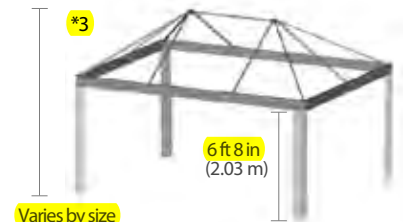

REFERENCE	HEAD CLEARANCE	HEIGHT - ROOF OPENED *1	SPACE REQUIRED *2 TO RETRACT ROOF	HEIGHT - ROOF CLOSED *3
ABRI (SINGLE RAIL SYSTEM - FIXED ROOF)					
10 ft x 10 ft (3.00 m x 3.00 m)	22.PSP.1010.S	6 ft 8 in (2.03 m)	-	-	9 ft 6 in (2.90 m)
10 ft x 12 ft (3.00 m x 3.66 m)	22.PSP.1012.S	6 ft 8 in (2.03 m)	-	-	9 ft 6 in (2.90 m)
10 ft x 14 ft (3.00 m x 4.27 m)	22.PSP.1014.S	6 ft 8 in (2.03 m)	-	-	9 ft 6 in (2.90 m)