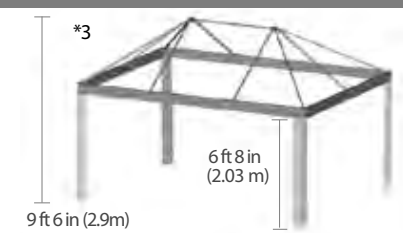

ENDLESS CABANA COMBINATIONS

	REFERENCE	HEAD CLEARANCE	HEIGHT - ROOF OPENED *1	SPACE REQUIRED *2 TO RETRACT ROOF	HEIGHT - ROOF CLOSED *3
CABRIO (DOUBLE RAIL SYSTEM - RETRACTABLE ROOF)					
10 ft x 10 ft (3.00 m x 3.00 m)	22.C.1010	6 ft 8 in (2.03 m)	8 ft 1 in (2.5 m)	12 ft 4 in (3.78 m)	9 ft 6 in (2.90 m)
10 ft x 12 ft (3.00 m x 3.66 m)	22.C.1012	6 ft 8 in (2.03 m)	8 ft 1 in (2.5 m)	12 ft 4 in (3.78 m)	9 ft 6 in (2.90 m)
10 ft x 14 ft (3.00 m x 4.27 m)	22.C.1014	6 ft 8 in (2.03 m)	8 ft 1 in (2.5 m)	12 ft 4 in (3.78 m)	9 ft 6 in (2.90 m)

	REFERENCE	HEAD CLEARANCE	HEIGHT - ROOF OPENED *1	SPACE REQUIRED *2 TO RETRACT ROOF	HEIGHT - ROOF CLOSED *3
CORSICA (DOUBLE RAIL SYSTEM - FIXED ROOF)					
10 ft x 12 ft (3.00 m x 3.66 m)	22.P.1012	6 ft 8 in (2.03 m)	-	-	9 ft 5 in (2.87 m)
10 ft x 14 ft (3.00 m x 4.27 m)	22.P.1014	6 ft 8 in (2.03 m)	-	-	9 ft 5 in (2.87 m)
11 ft x 15 ft (3.35 m x 4.57 m)	22.P.1115	6 ft 8 in (2.03 m)	-	-	9 ft 8 in (2.95 m)
12 ft x 18 ft (3.66 m x 5.87 m)	22.P.1218	6 ft 8 in (2.03 m)	-	-	9 ft 8 in (2.95 m)
15 ft x 20 ft (4.57 m x 6.10 m)	22.P.1520	6 ft 8 in (2.03 m)	-	-	10 ft 4 in (3.15 m)

Corsica also available in Terrace Concept height. Add 6" to height/roof closed dimensions.

	REFERENCE	HEAD CLEARANCE	HEIGHT - ROOF OPENED *1	SPACE REQUIRED *2 TO RETRACT ROOF	HEIGHT - ROOF CLOSED *3
ABRI (SINGLE RAIL SYSTEM - FIXED ROOF)					
10 ft x 10 ft (3.00 m x 3.00 m)	22.PSP.1010.S	6 ft 8 in (2.03 m)	-	-	9 ft 6 in (2.90 m)
10 ft x 12 ft (3.00 m x 3.66 m)	22.PSP.1012.S	6 ft 8 in (2.03 m)	-	-	9 ft 6 in (2.90 m)
10 ft x 14 ft (3.00 m x 4.27 m)	22.PSP.1014.S	6 ft 8 in (2.03 m)	-	-	9 ft 6 in (2.90 m)