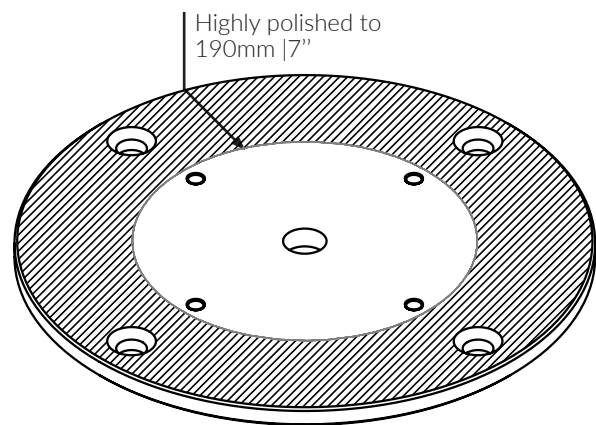

- For mounting to existing concrete patio or decking
- Affixed with 4x M10 | 3/8" bolts (not included)
- Only use 316 stainless steel or galvanised fasteners
- 7mm | 7/10" bolt holes
- 320mm | 8" radius
- 270mm | 7" PCD
- 12mm | 1/2" plate thickness

- 316 Stainless Steel

- Pre-threaded holes
- 6.9kg | 15lb 3oz weight
- Allows 360° umbrella rotation
- Ships in one box
- Suits Shadowspec Serenity™ & Unity™ models
- Full instruction and install guide provided

All sizings are +/- 2.5mm | 3/32" and subject to change without notice.