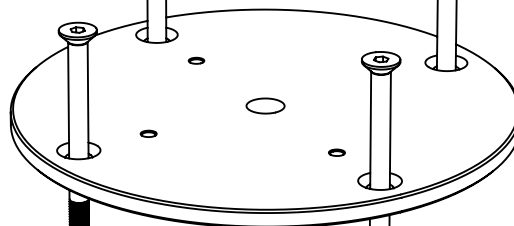

M10/M12 Countersunk Bolts with Nyloc Nuts. Recommended for Wooden Deck installations

Serenity Rotation plate
UM - 110068

Serenity Spigot
UM - 110114

4x M10 x 20 CSK Screw
316 Stainless Steel
Included with Umbrella

4x M10 - M12 CSK Socket Screw
Length to match application
150mm - 200mm | 6" - 8"
316 Stainless Steel
Not included

UM - 110312
Surface plate - 316 Stainless Steel

Nyloc Nut and Washer to suit
316 SS - **Not Included**